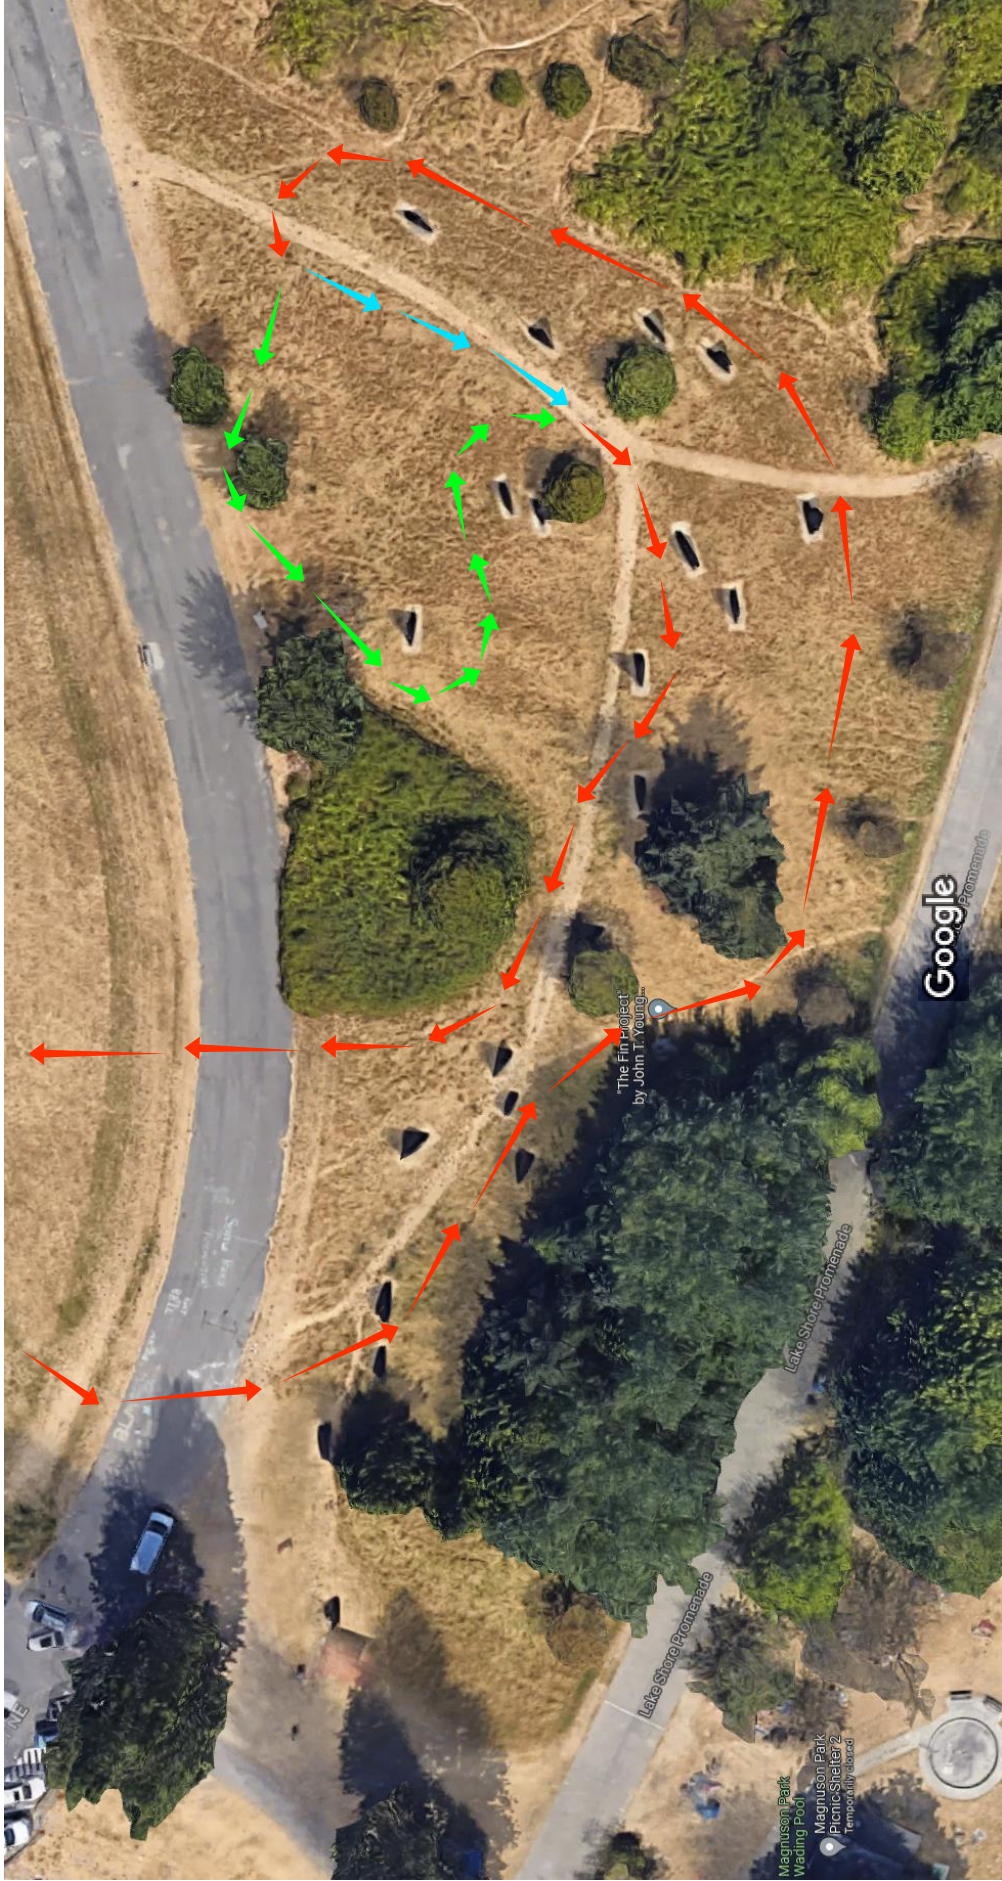

Fins Detail

Imagery ©2022 Google, Imagery ©2022 Maxar Technologies, Map data ©2022 20 ft

- 2k/4k: Red Cyan Red
- 5k: First Time Red Cyan Red
- 3k: Red Green Red
- Second Time Red Green Red